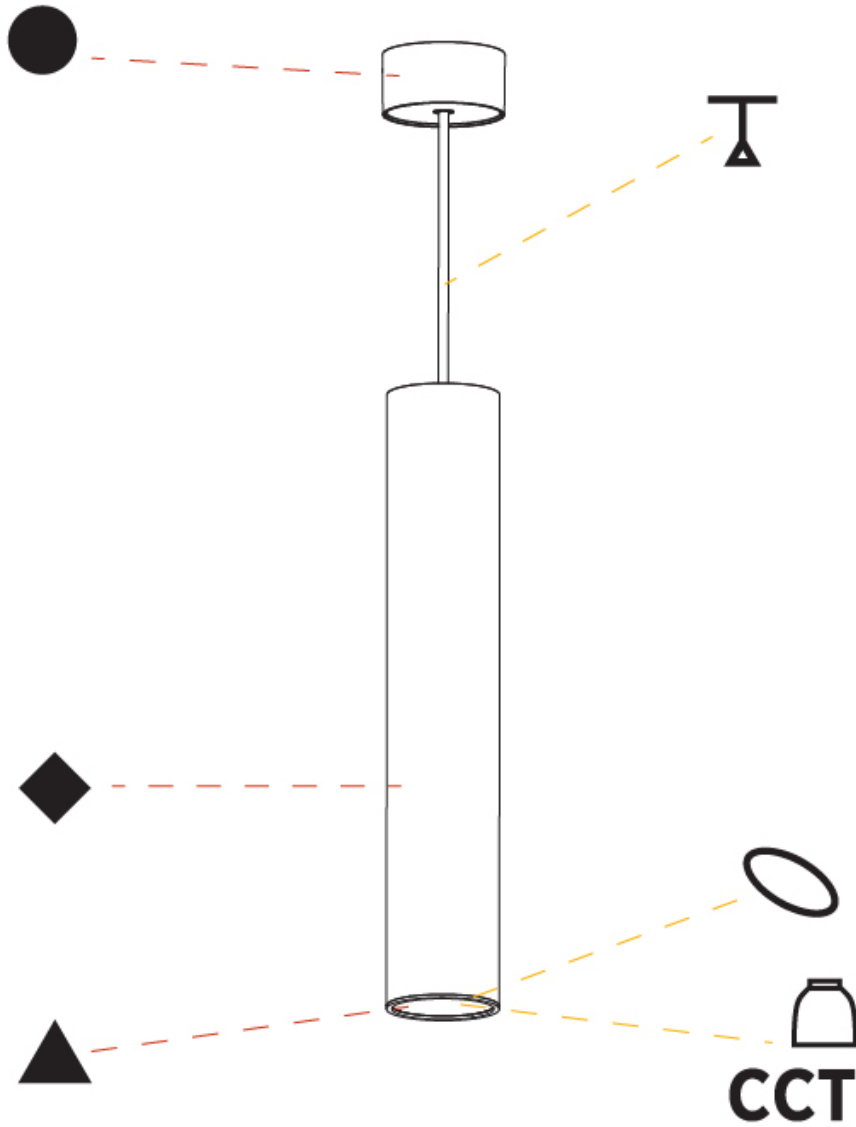

HANGOVER MONOPOINT SURFACE CANOPY SUSPENSION

A300170-

PROJECT	_____
TYPE	_____
SPECIFIER	_____
QUANTITY	_____
DATE	_____

A