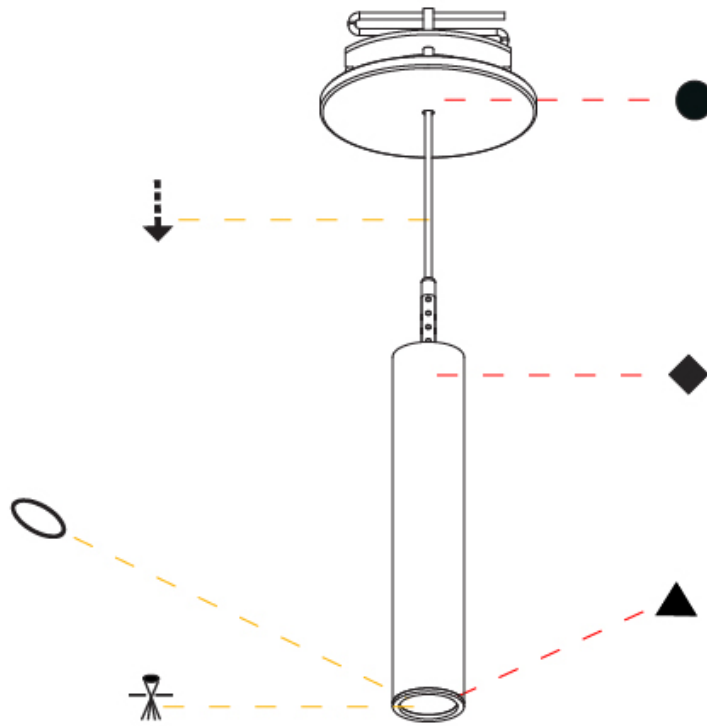

HANGOVER PLUG SHINE MONOPOINT RECESSED CANOPY SUSPENSION

A30842-

PROJECT	
TYPE	
SPECIFIER	
QUANTITY	
DATE	

A